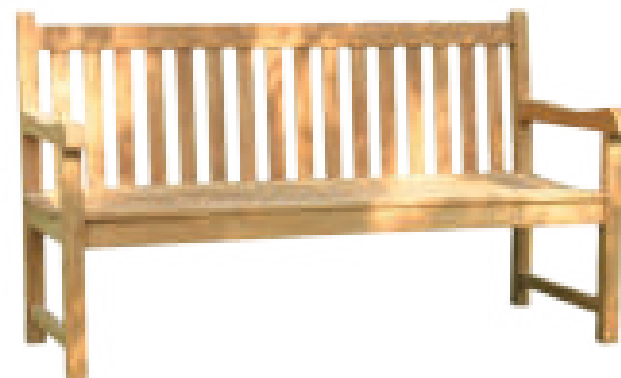

## OUTDOOR BENCHES

Name **MARLBORO BENCH**

Material Teak

Art n° 000 452:  
150 cm teak

---

000 453:  
180 cm teak

Name **JAVA BENCH**

Material Teak