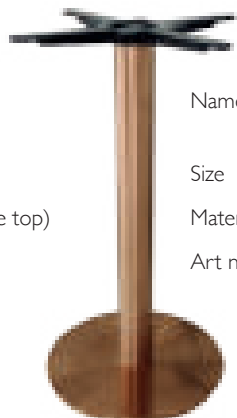

## OUTDOOR TABLES

Name **TABLE BASE GAMMON**  
 Size Height: 72cm  
 Material Iron + zinc coating  
 Art n° 002 569

Name **TABLE BASE GUMBO**  
 Size Height: 72cm  
 Material Iron + zinc coating  
 Art n° 002 570

Name **TABLE BASE KONG**  
 Size Height: 72cm  
 Material Iron + zinc coating  
 Art n° 002 571

Name **TABLE BASE SAMMY**  
 Size Height: 72cm  
 Material Iron + zinc coating  
 Art n° 002 966

Name **TABLE BASE POLAC**  
 Size Height: 72cm  
 Material Alu black (foldable top)  
 Art n° 002 967