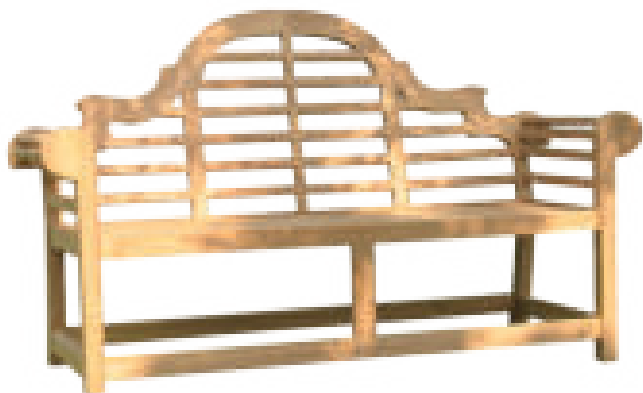

OUTDOOR BENCHES

Name **MARLBORO BENCH**

Material Teak

Art n° 000 452:
150 cm teak

---

000 453:
180 cm teak