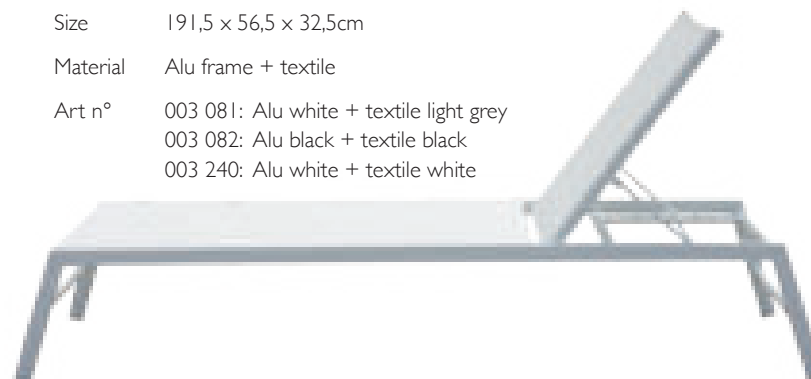

Name **CAYO LOUNGER**

Size 196 x 70 x 106/33cm

Material Alu frame + textile

Info Teak armrest

Art n° 003 056: Alu black  
+ textile black

---

003 057: Alu white  
+ textile white