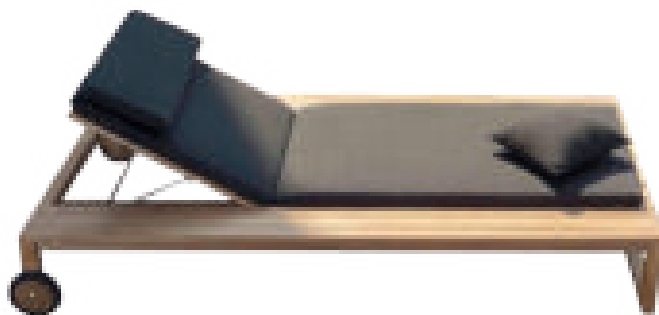

Name **HUDSON LOUNGER**

Size 202 x 66 x 11 cm

Material Teak

Art n° 003 098

**OUTDOOR  
LOUNGERS**

Name **STADE LOUNGER**  
Size 212 x 116 cm  
Material Teak  
Cushions Quick Dry Foam / Sunproof  
Info Wheels on back side  
Colour Teak + Cushions dark grey  
Art n° 000 932