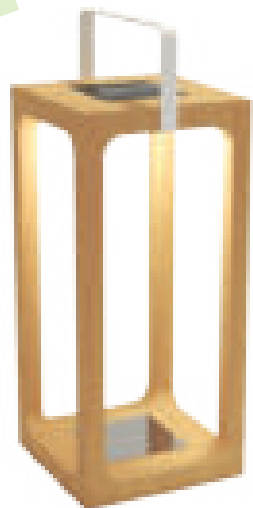

OUTDOOR LANTERNS

Led lantern

Name **SAMTO LANTERN**

Material Teak + LED light

Art n°
002 489: 25 x 25 x 65cm
002 490: 25 x 25 x 45cm
002 491: 25 x 25 x 35cm
002 492: 15 x 15 x 25cm

LED **Included 40 lumen**
Solar panel: 25 LEDs / 40 lumen
Fully charge: +/- 3 - 4 hours
Switch: ON-OFF

003 135: Upgrade 300 lumen
Solar panel: 5 LEDs / 3-300 lumen
DIMMABLE / Fully charge: 4-150
hours depending on settings
Solar charge: 8 hours
Switch: ON-OFF