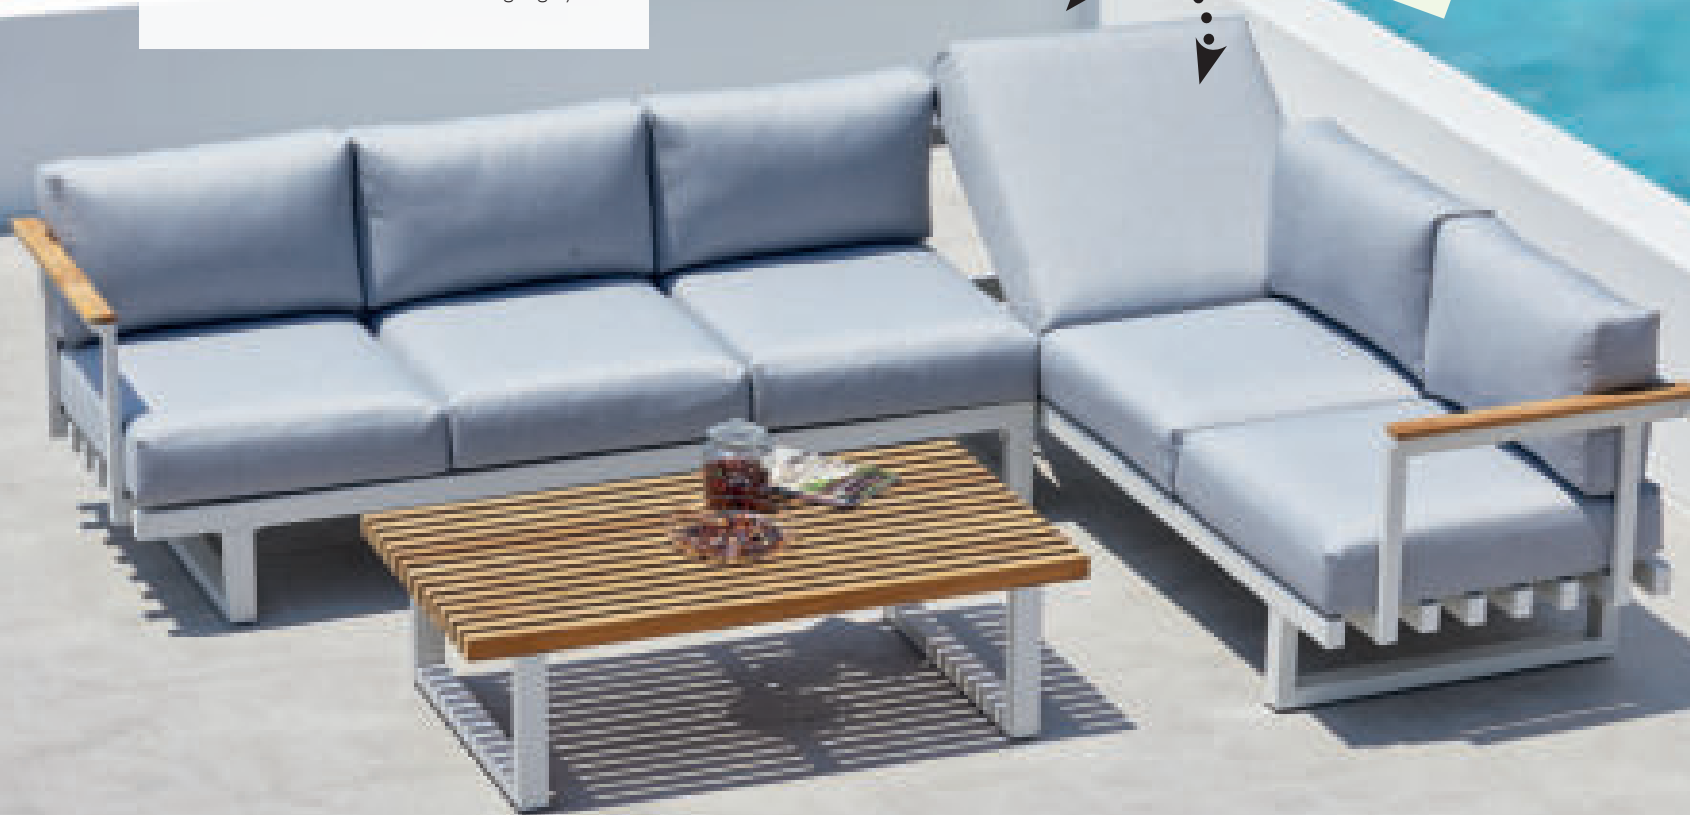

SOFA SETS & LOUNGE

Name	BELLE SOFA
Size	3-Seater: 206 x 80 x 67cm Lounge: 220 x 80 x 67cm Coffee table: 130 x 70 x 41cm
Material	Alu frame + teak armrest
Cushions	Sunproof Quick Dry Foam
Art n°	003 | 14: Alu charcoal / dark grey 003 | 15: Alu white / light grey

Lounger
& sofa!