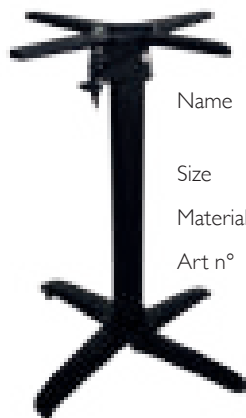

## OUTDOOR TABLES

Name **TABLE BASE GAMMON**  
 Size Height: 72cm  
 Material Iron + zinc coating  
 Art n° 002 569

Name **TABLE BASE GUMBO**  
 Size Height: 72cm  
 Material Iron + zinc coating  
 Art n° 002 570

Name **TABLE BASE KONG**  
 Size Height: 72cm  
 Material Iron + zinc coating  
 Art n° 002 571

Name **TABLE BASE SAMMY**  
 Size Height: 72cm  
 Material Iron + zinc coating  
 Art n° 002 966

Name **TABLE BASE POLAC**  
 Size Height: 72cm  
 Material Alu black (foldable top)  
 Art n° 002 967